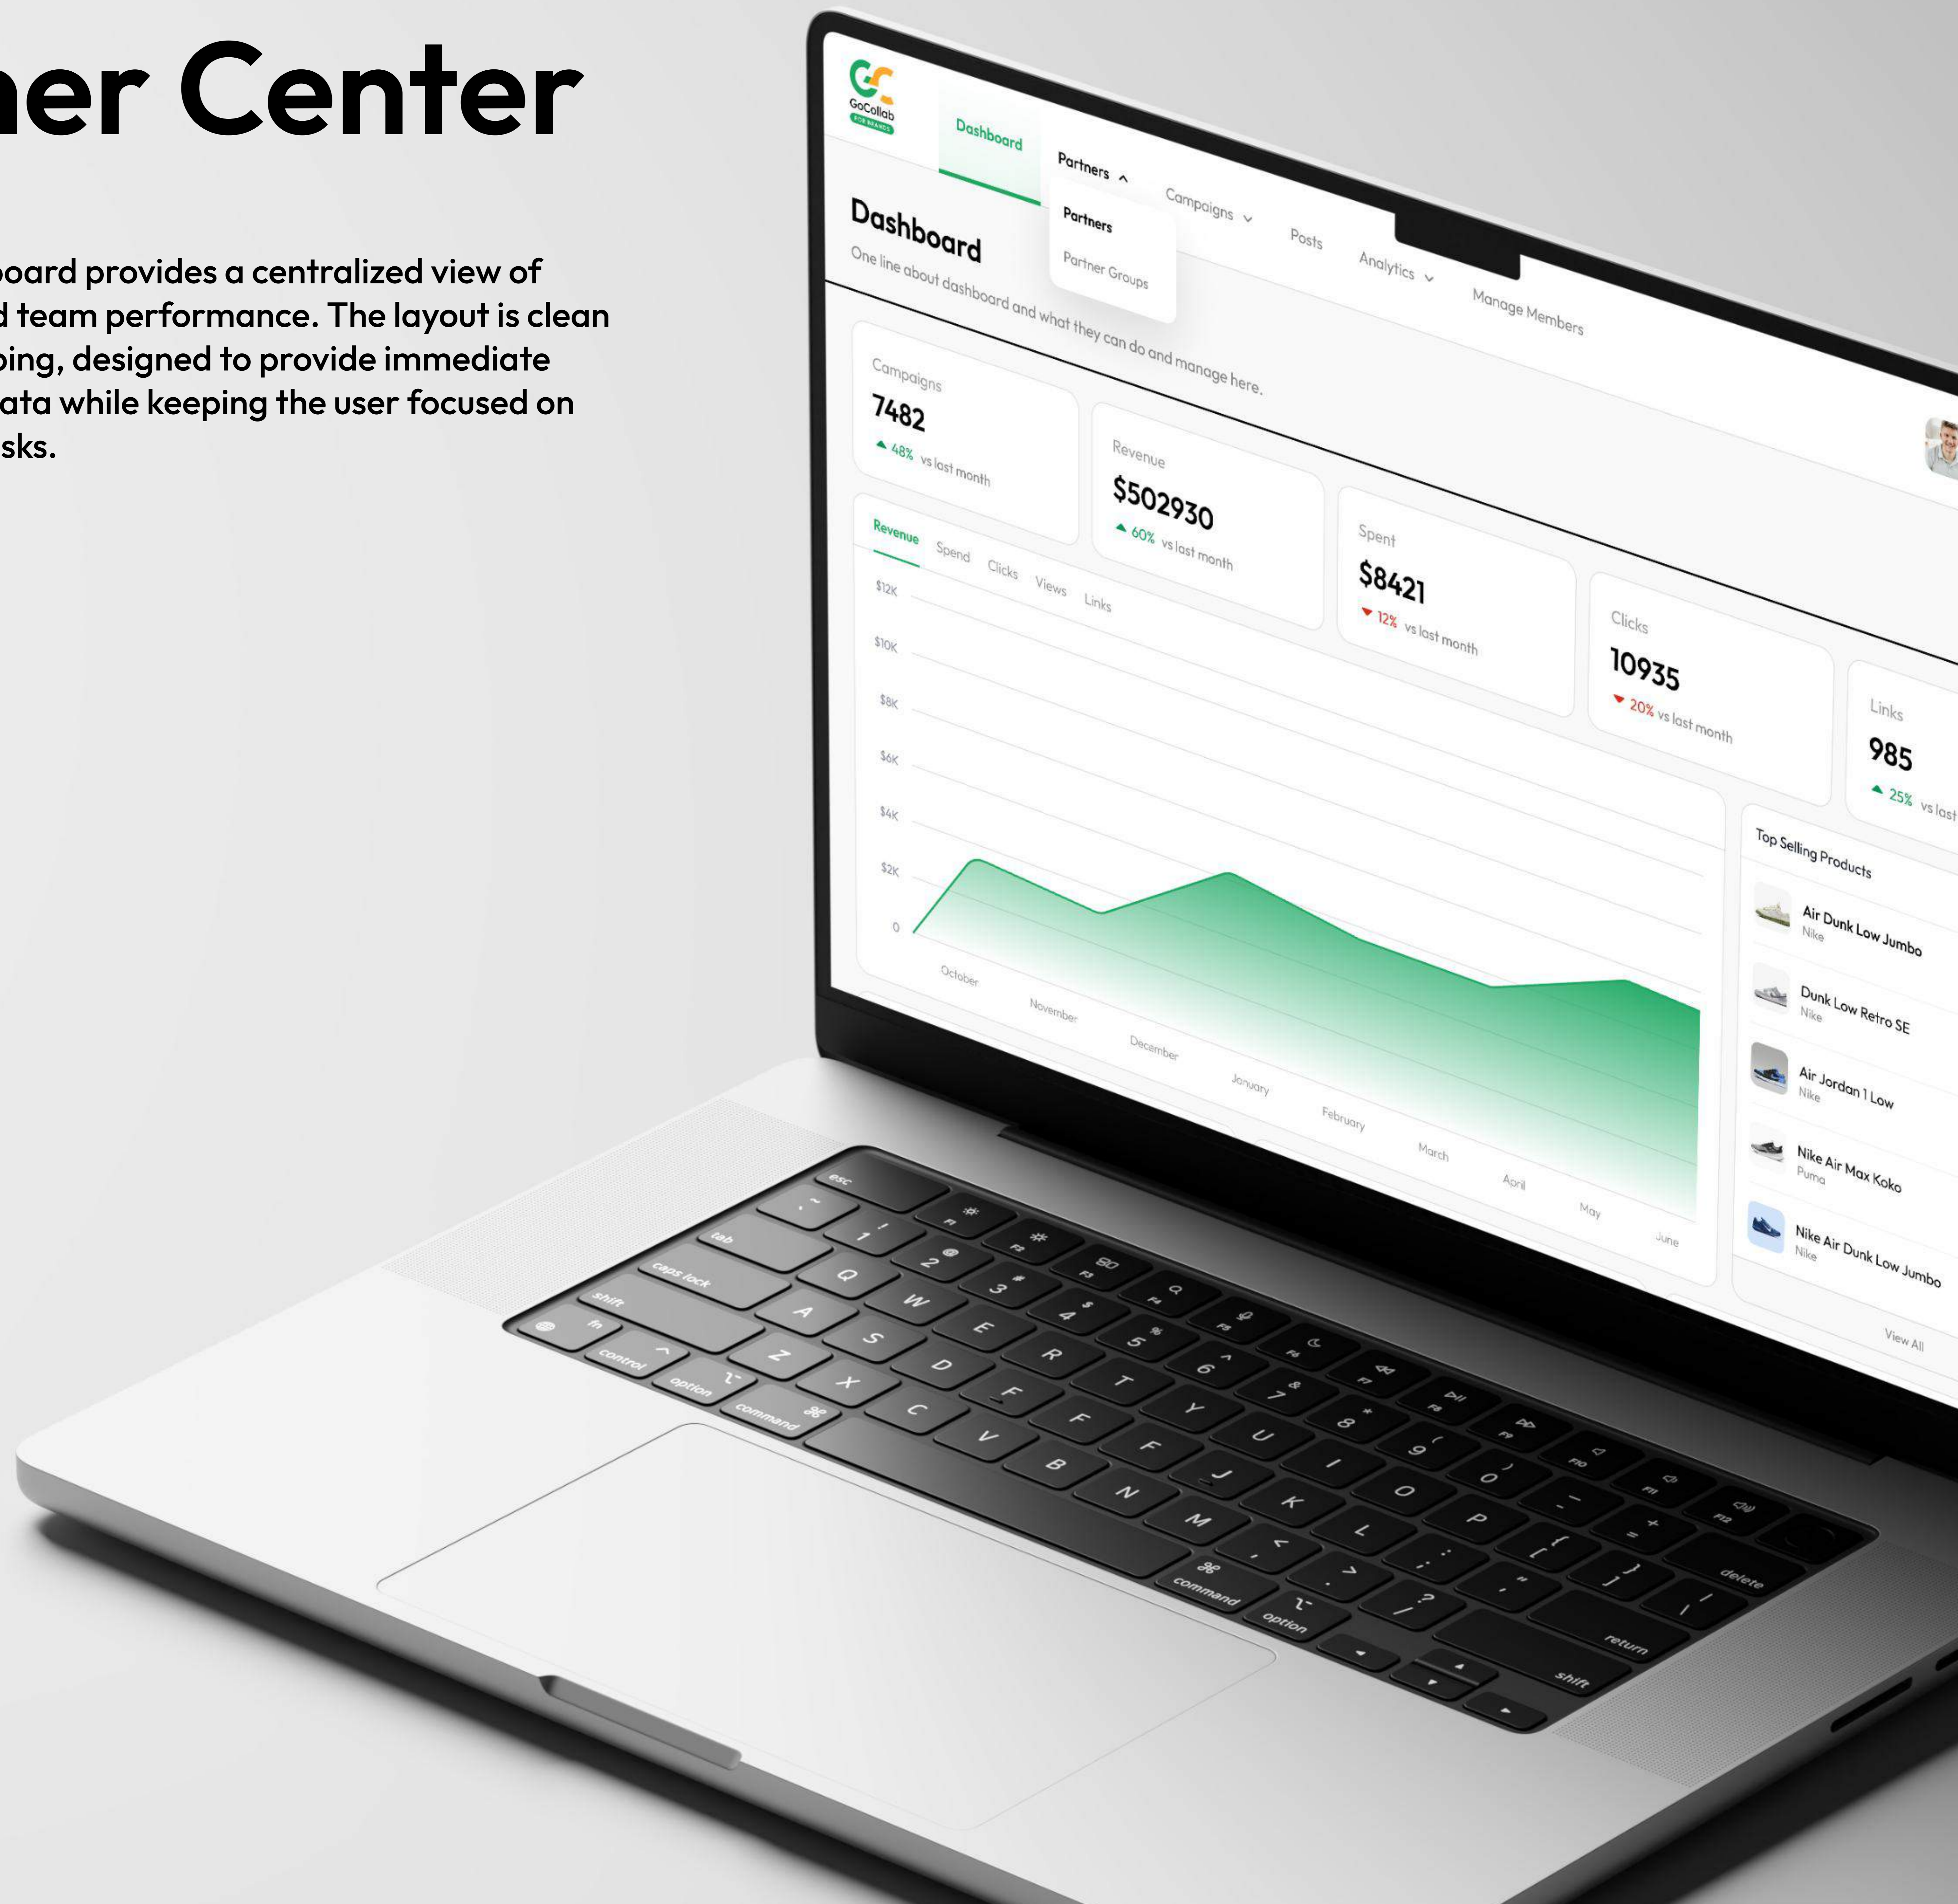

SOLUTION

We engineered a modular UI that prioritizes clarity and high performance. By integrating real-time collaboration and AI-powered insights, we created a data-driven workspace that balances a professional aesthetic with powerful backend capabilities—effectively reducing friction, optimizing resources, and fostering seamless team growth.

The GoCollab dashboard provides a centralized view of project progress and team performance. The layout is clean and attention-grabbing, designed to provide immediate clarity on complex data while keeping the user focused on their most critical tasks.