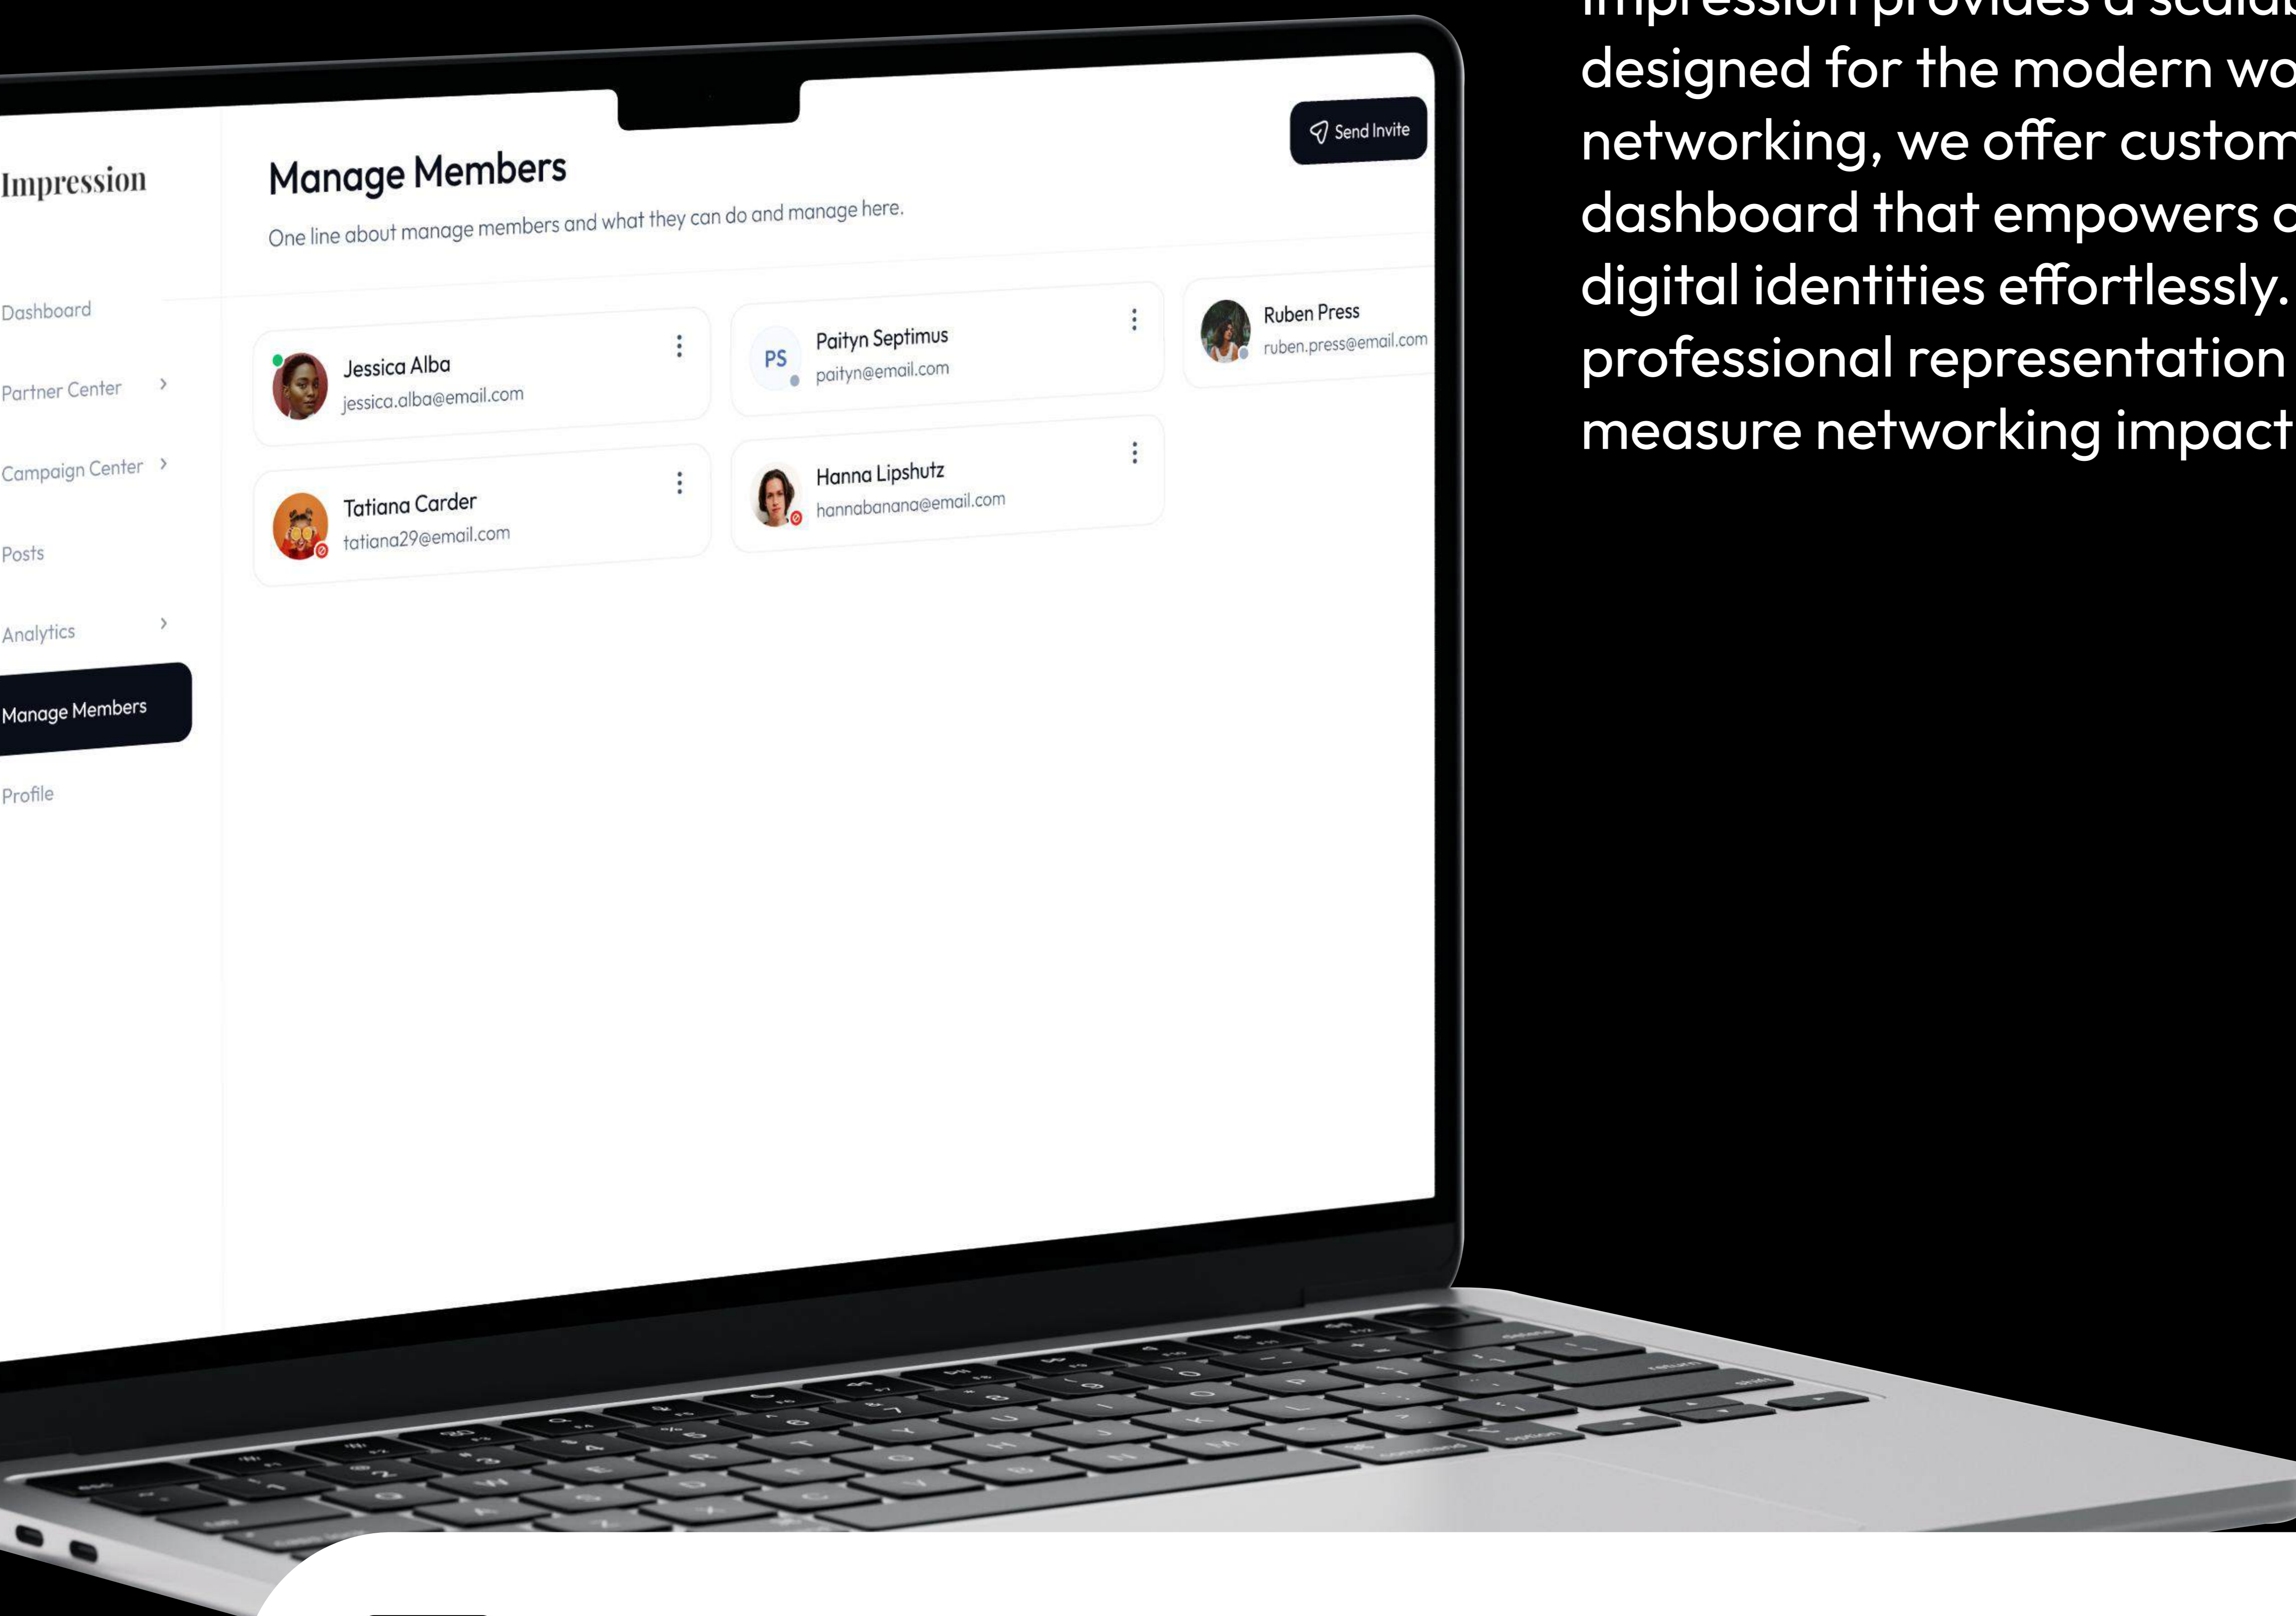

Impression

A digital ecosystem for seamless professional identities

From personal branding to enterprise-scale networking, managing professional identities can be fragmented. We developed a modern, scalable platform that digitizes the traditional business card, providing users with real-time analytics and organizations with powerful management tools to track and optimize every connection made.

Your professional identity, redefined

Impression is a community-driven platform that makes professional networking more accessible through digital profiles. We provide a scalable management system where users can create custom-branded identities with real-time analytics and enterprise-level controls. By replacing traditional physical cards, we help over 150 enterprise clients optimize their connection rates and reduce networking costs by 40%.

Impression
★★★★★ 4.9

95% Reduction in Physical Cards
40% Cost Savings in Networking

Transforming how enterprises connect.

Impression provides a scalable profile management system designed for the modern workplace. By digitizing traditional networking, we offer custom branding options and an analytics dashboard that empowers organizations to manage multiple digital identities effortlessly. This approach ensures consistent professional representation while providing the data needed to measure networking impact across the entire company.