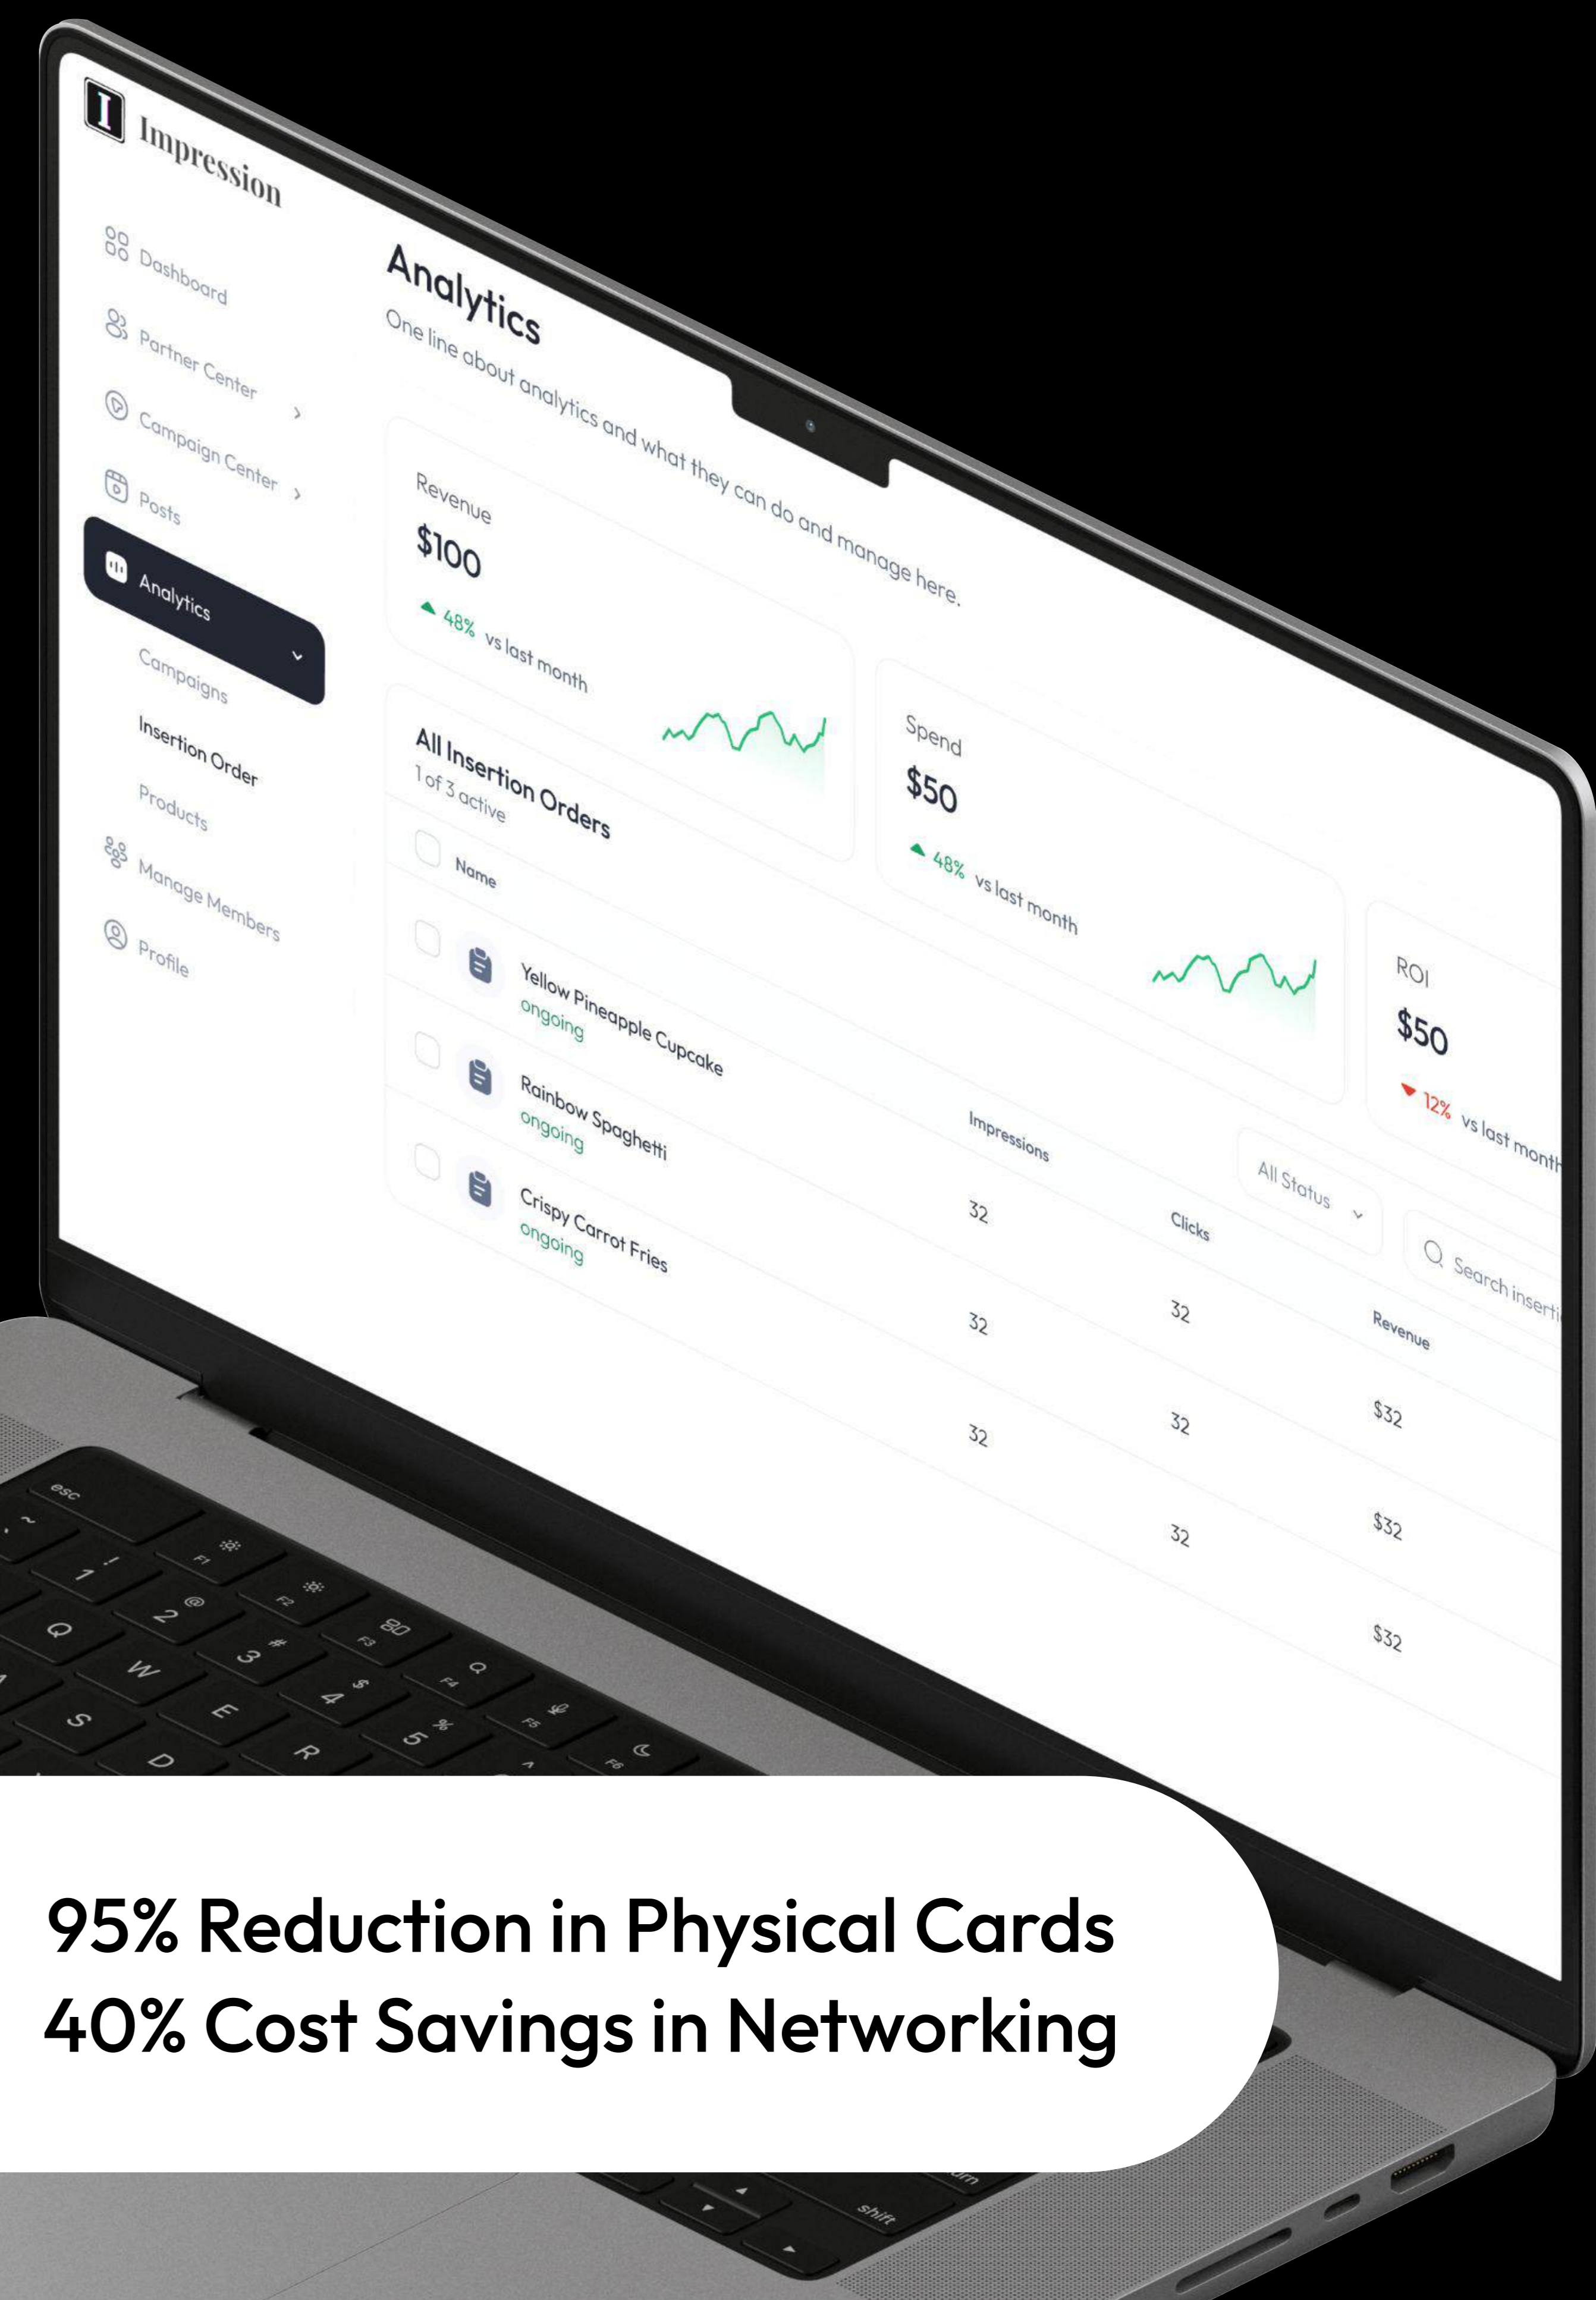

Impression

A digital ecosystem for seamless professional identities

From personal branding to enterprise-scale networking, managing professional identities can be fragmented. We developed a modern, scalable platform that digitizes the traditional business card, providing users with real-time analytics and organizations with powerful management tools to track and optimize every connection made.

Your professional identity, redefined

Impression is a community-driven platform that makes professional networking more accessible through digital profiles. We provide a scalable management system where users can create custom-branded identities with real-time analytics and enterprise-level controls. By replacing traditional physical cards, we help over 150 enterprise clients optimize their connection rates and reduce networking costs by 40%.

Impression
★★★★★ 4.9

95% Reduction in Physical Cards
40% Cost Savings in Networking

Transforming how enterprises connect.

Impression provides a scalable profile management system designed for the modern workplace. By digitizing traditional networking, we offer custom branding options and an analytics dashboard that empowers organizations to manage multiple digital identities effortlessly. This approach ensures consistent professional representation while providing the data needed to measure networking impact across the entire company.

Insertion Order

+ Create Insertion Order

One line about insertion order and what they can do and manage here.

All Insertion Orders

1 of 3 active

All Status | Search insertion order...

Name	Start Date	End Date	Budget Remaining	Campaigns	
<input type="checkbox"/> Yellow Pineapple Cupcake ongoing	Mar 27, 2024 1:30 PM	Mar 27, 2024 1:30 PM	\$2,500	14	Edit
<input type="checkbox"/> Rainbow Spaghetti ongoing	Jan 12, 2024 1:30 PM	Oct 12, 2024 1:30 PM	\$2,500	14	Pause Delete
<input type="checkbox"/> Crispy Carrot Fries paused	May 15, 2024 1:30 PM	Jul 27, 2024 1:30 PM	\$2,500	142	