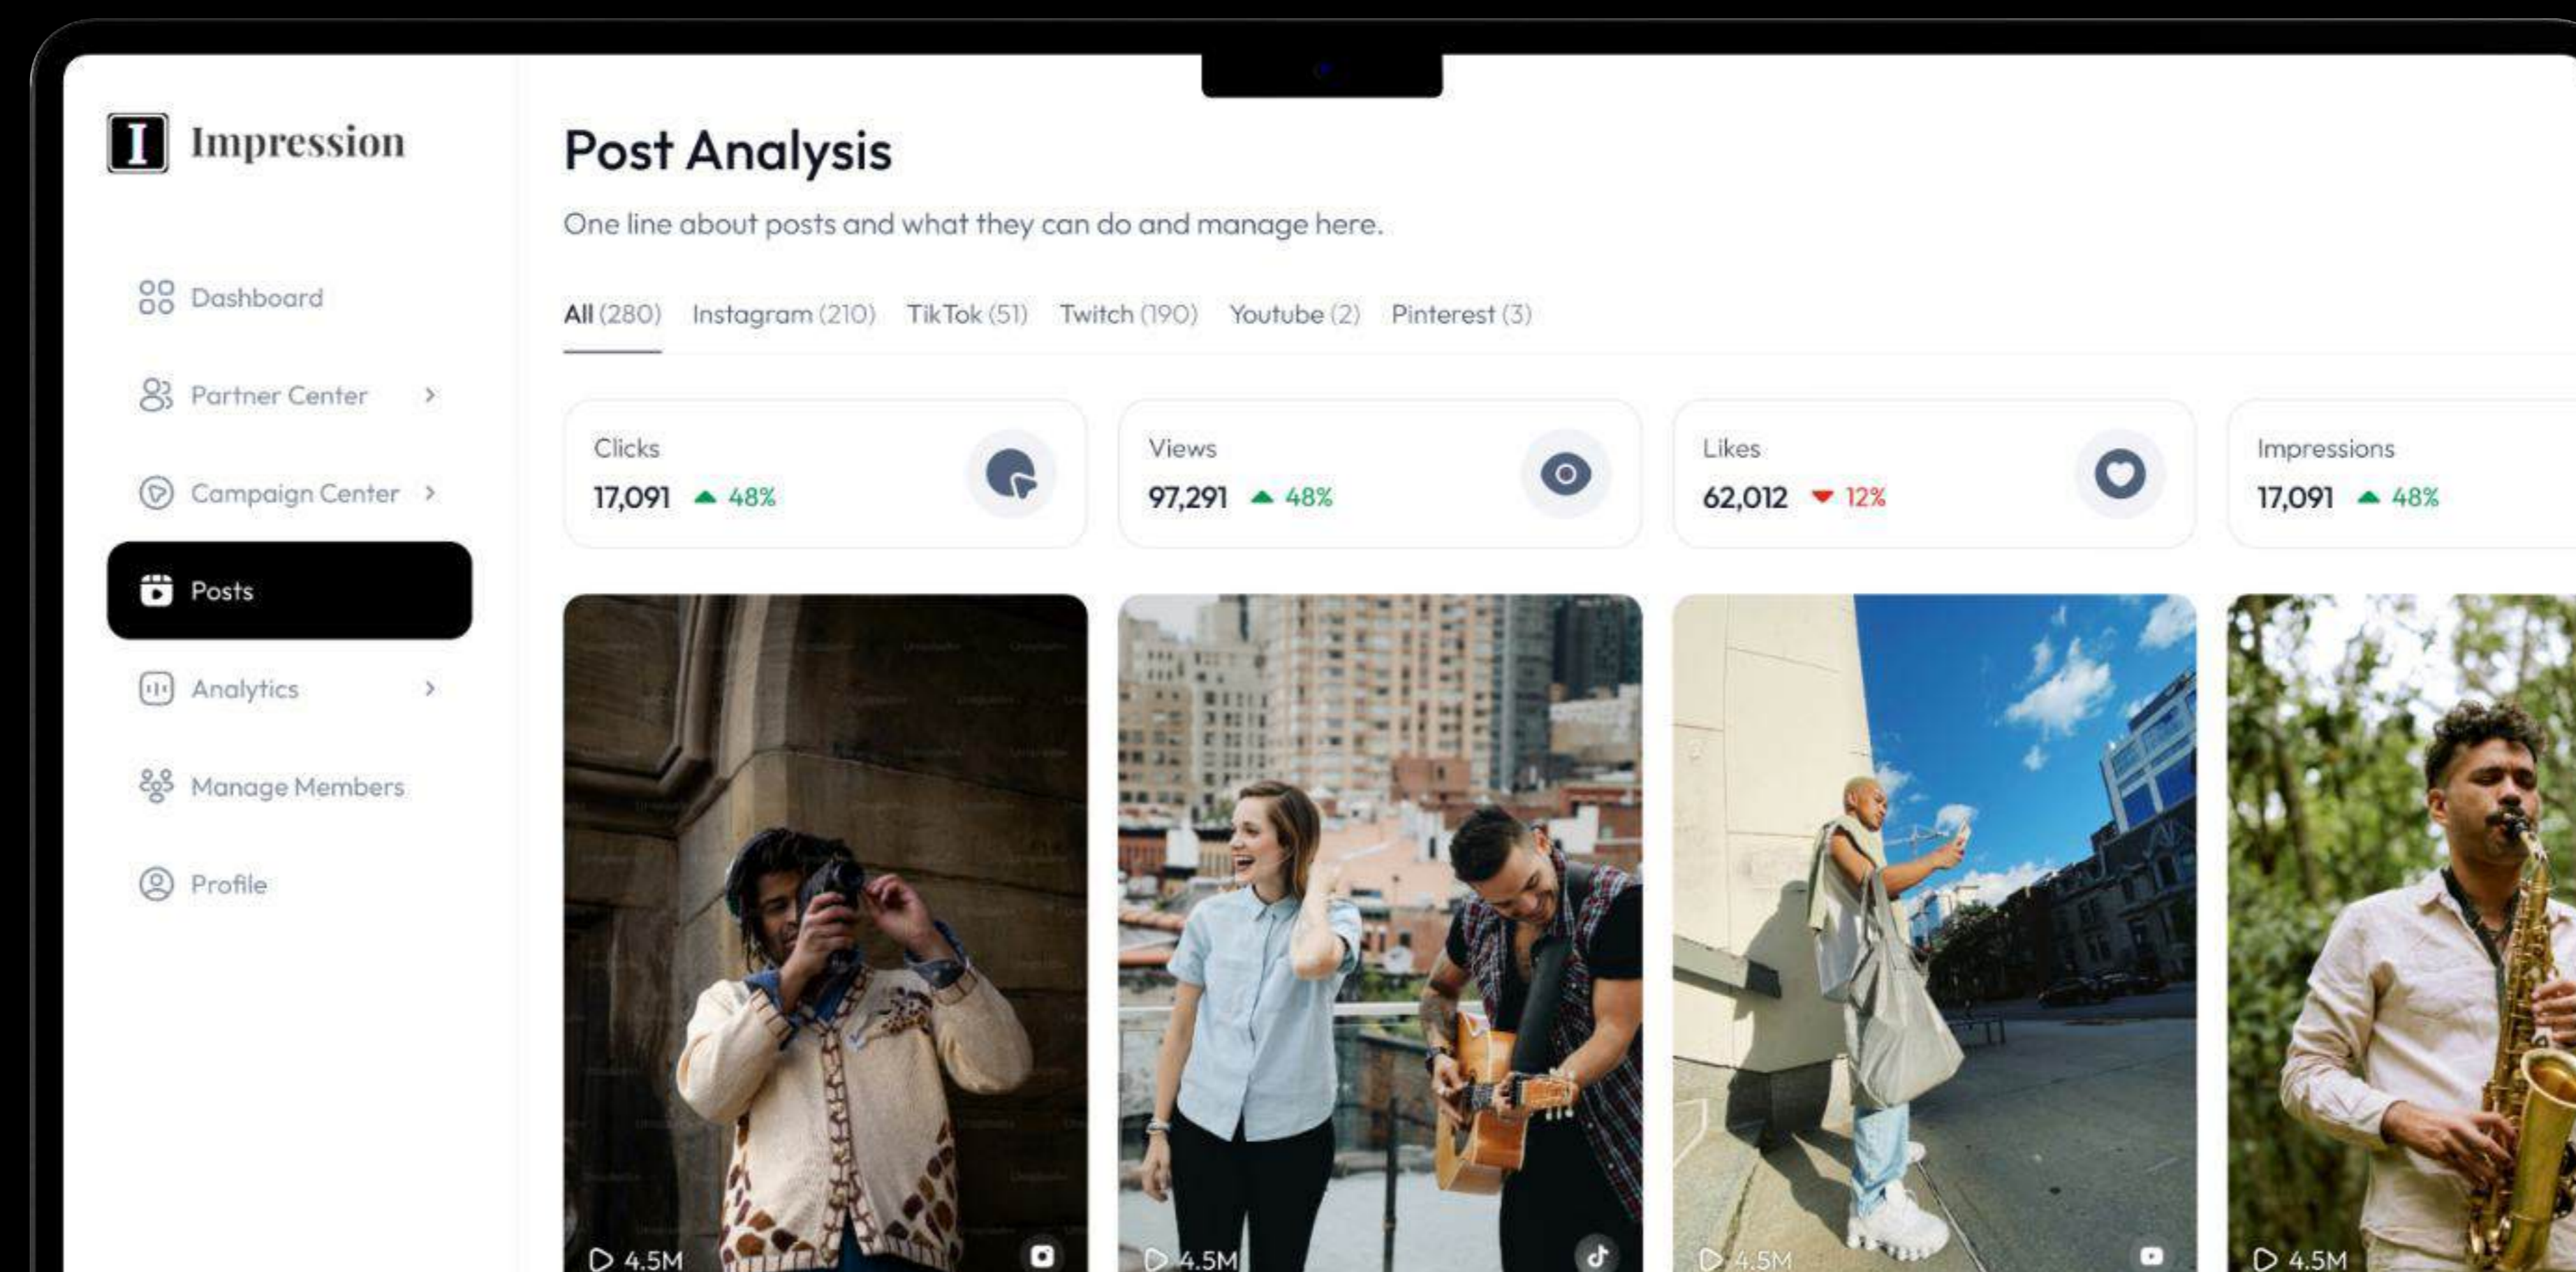

Impression

A digital ecosystem for seamless professional identities

From personal branding to enterprise-scale networking, managing professional identities can be fragmented. We developed a modern, scalable platform that digitizes the traditional business card, providing users with real-time analytics and organizations with powerful management tools to track and optimize every connection made.

Your professional identity, redefined

Impression is a community-driven platform that makes professional networking more accessible through digital profiles. We provide a scalable management system where users can create custom-branded identities with real-time analytics and enterprise-level controls. By replacing traditional physical cards, we help over 150 enterprise clients optimize their connection rates and reduce networking costs by 40%.

Impression
★★★★★ 4.9

95% Reduction in Physical Cards
40% Cost Savings in Networking

Transforming how enterprises connect.

Impression provides a scalable profile management system designed for the modern workplace. By digitizing traditional networking, we offer custom branding options and an analytics dashboard that empowers organizations to manage multiple digital identities effortlessly. This approach ensures consistent professional representation while providing the data needed to measure networking impact across the entire company.