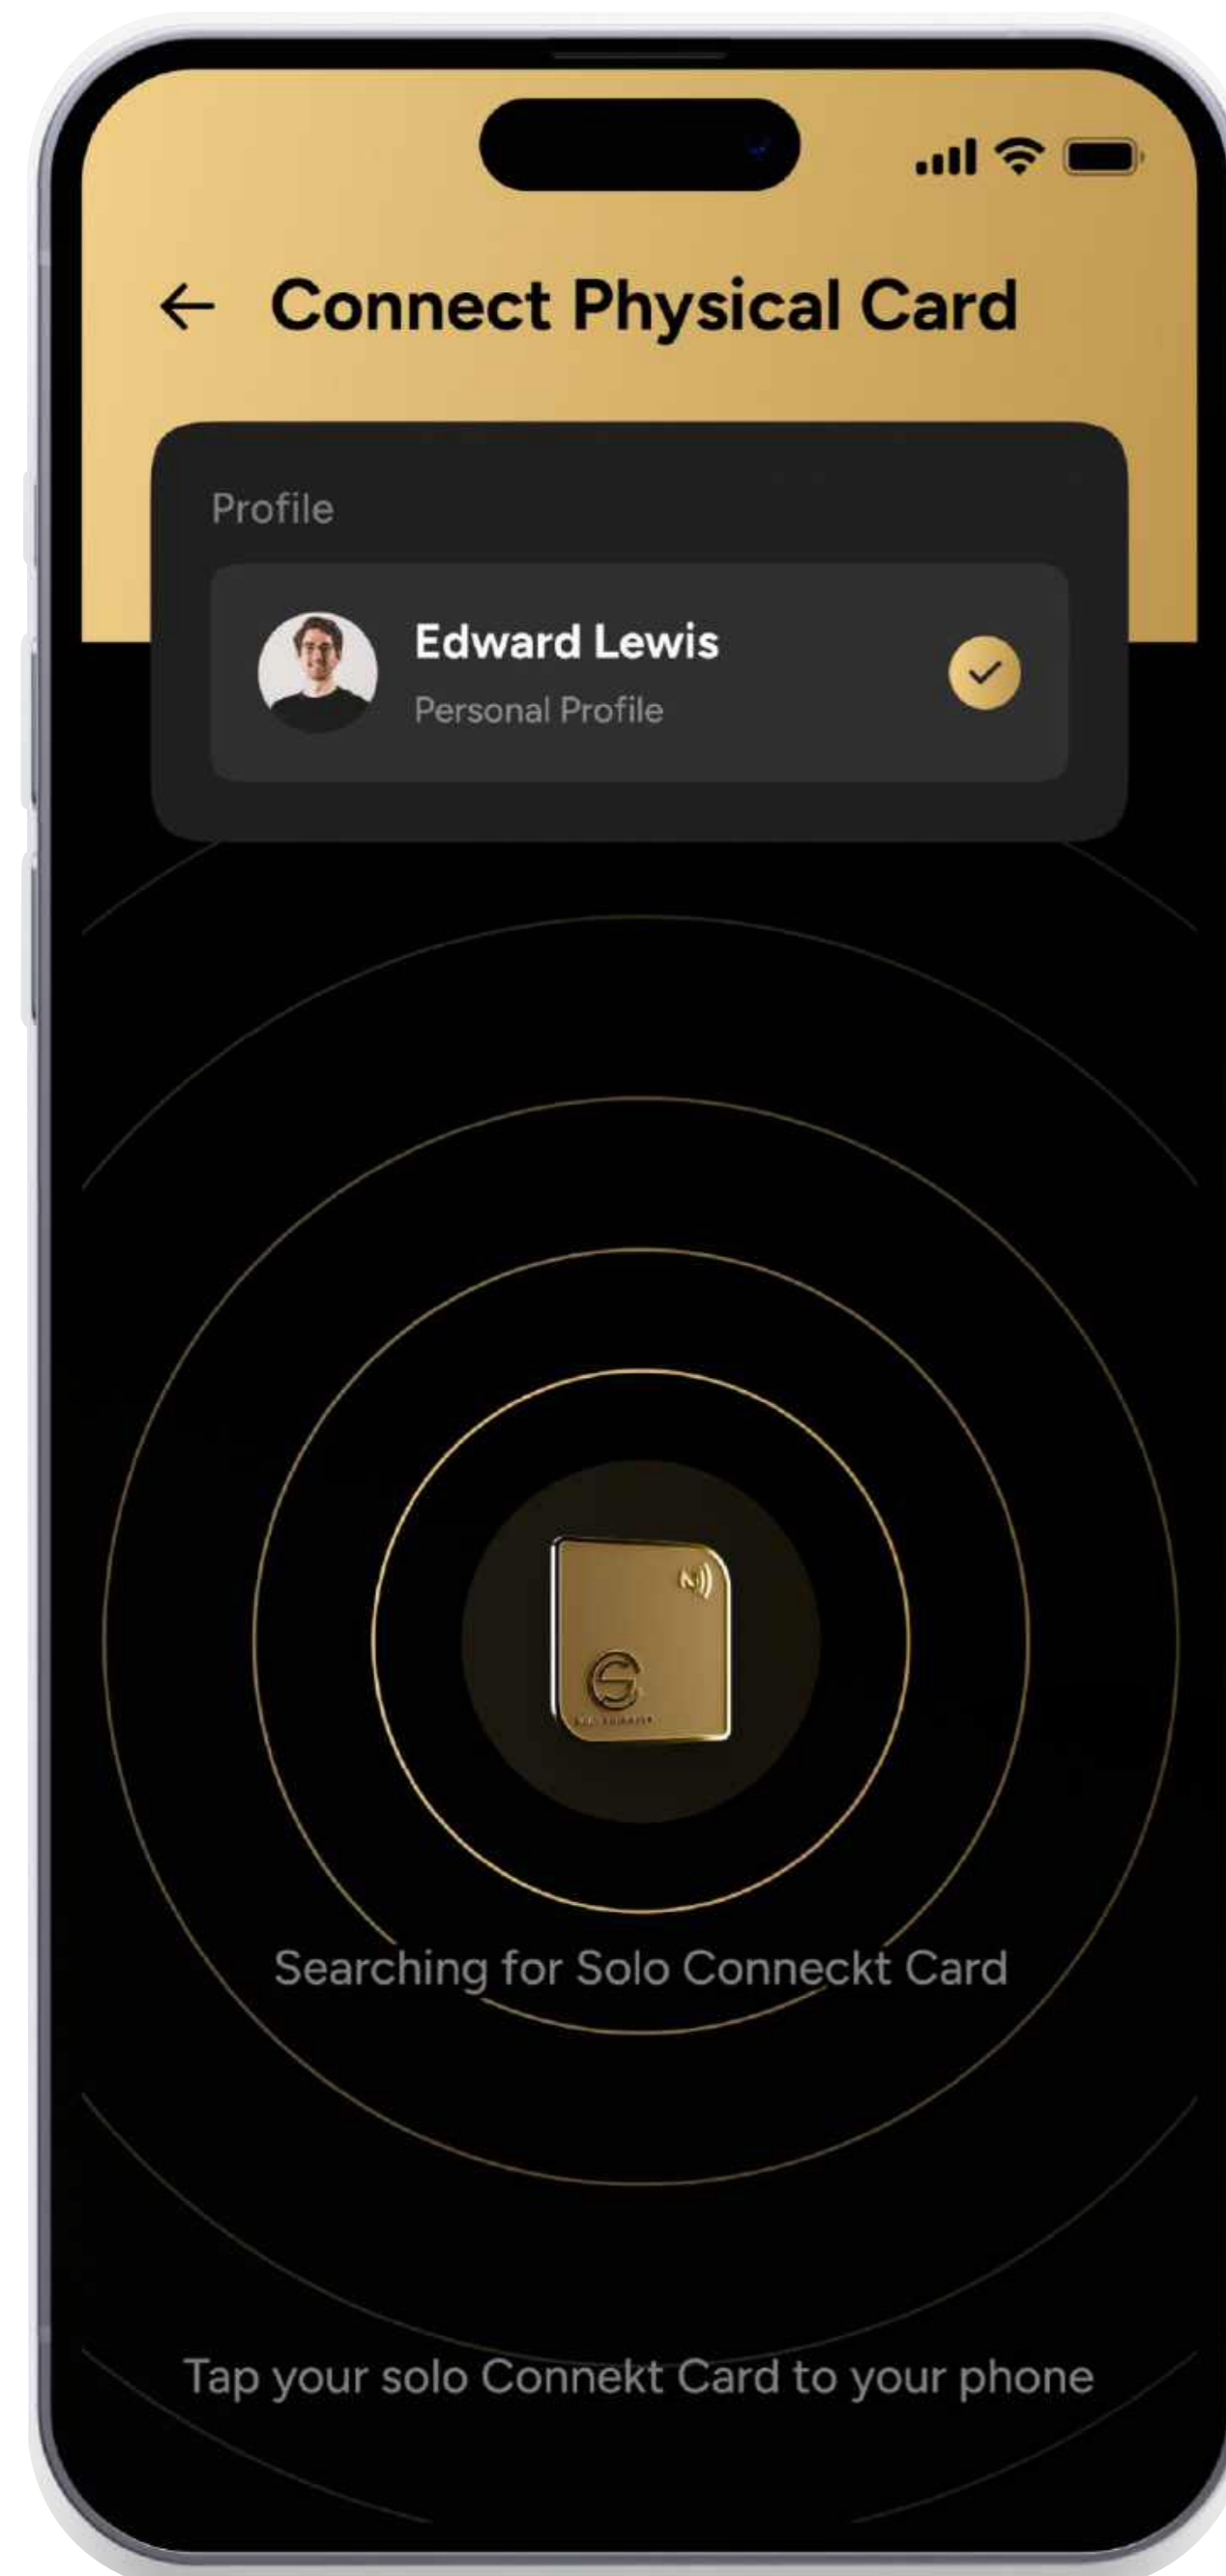

Mobile App

SOLO CONNECKT. YOUR PROFESSIONAL IDENTITY STARTS HERE

We simplify the art of professional connection. Solo Conneckt cuts through the digital noise with a high-performance interface that makes sharing your professional portfolio effortless. Designed for the modern professional, our platform ensures your digital identity is always secure, accessible, and ready for the next opportunity.

PREMIUM

DYNAMIC

EFFICIENT

ACCESSIBLE

GLOBAL

Research & Insight

Research revealed a gap: professionals need a free, friction-less tool for digital identity. The core challenge is bridging simple contact sharing with a secure, trusted professional presence.

Large Title	Bold	28px
Title 1	Bold	26px
Title 2	Bold	24px
Heading	Bold	20px
Headline	Semibold	18px
Button	Bold	16px
Caption	Semibold	16px
Tag	Medium	16px
Body	Semibold	14px
Body	Medium	14px
Caption	Medium	13px
Caption	Medium	12px