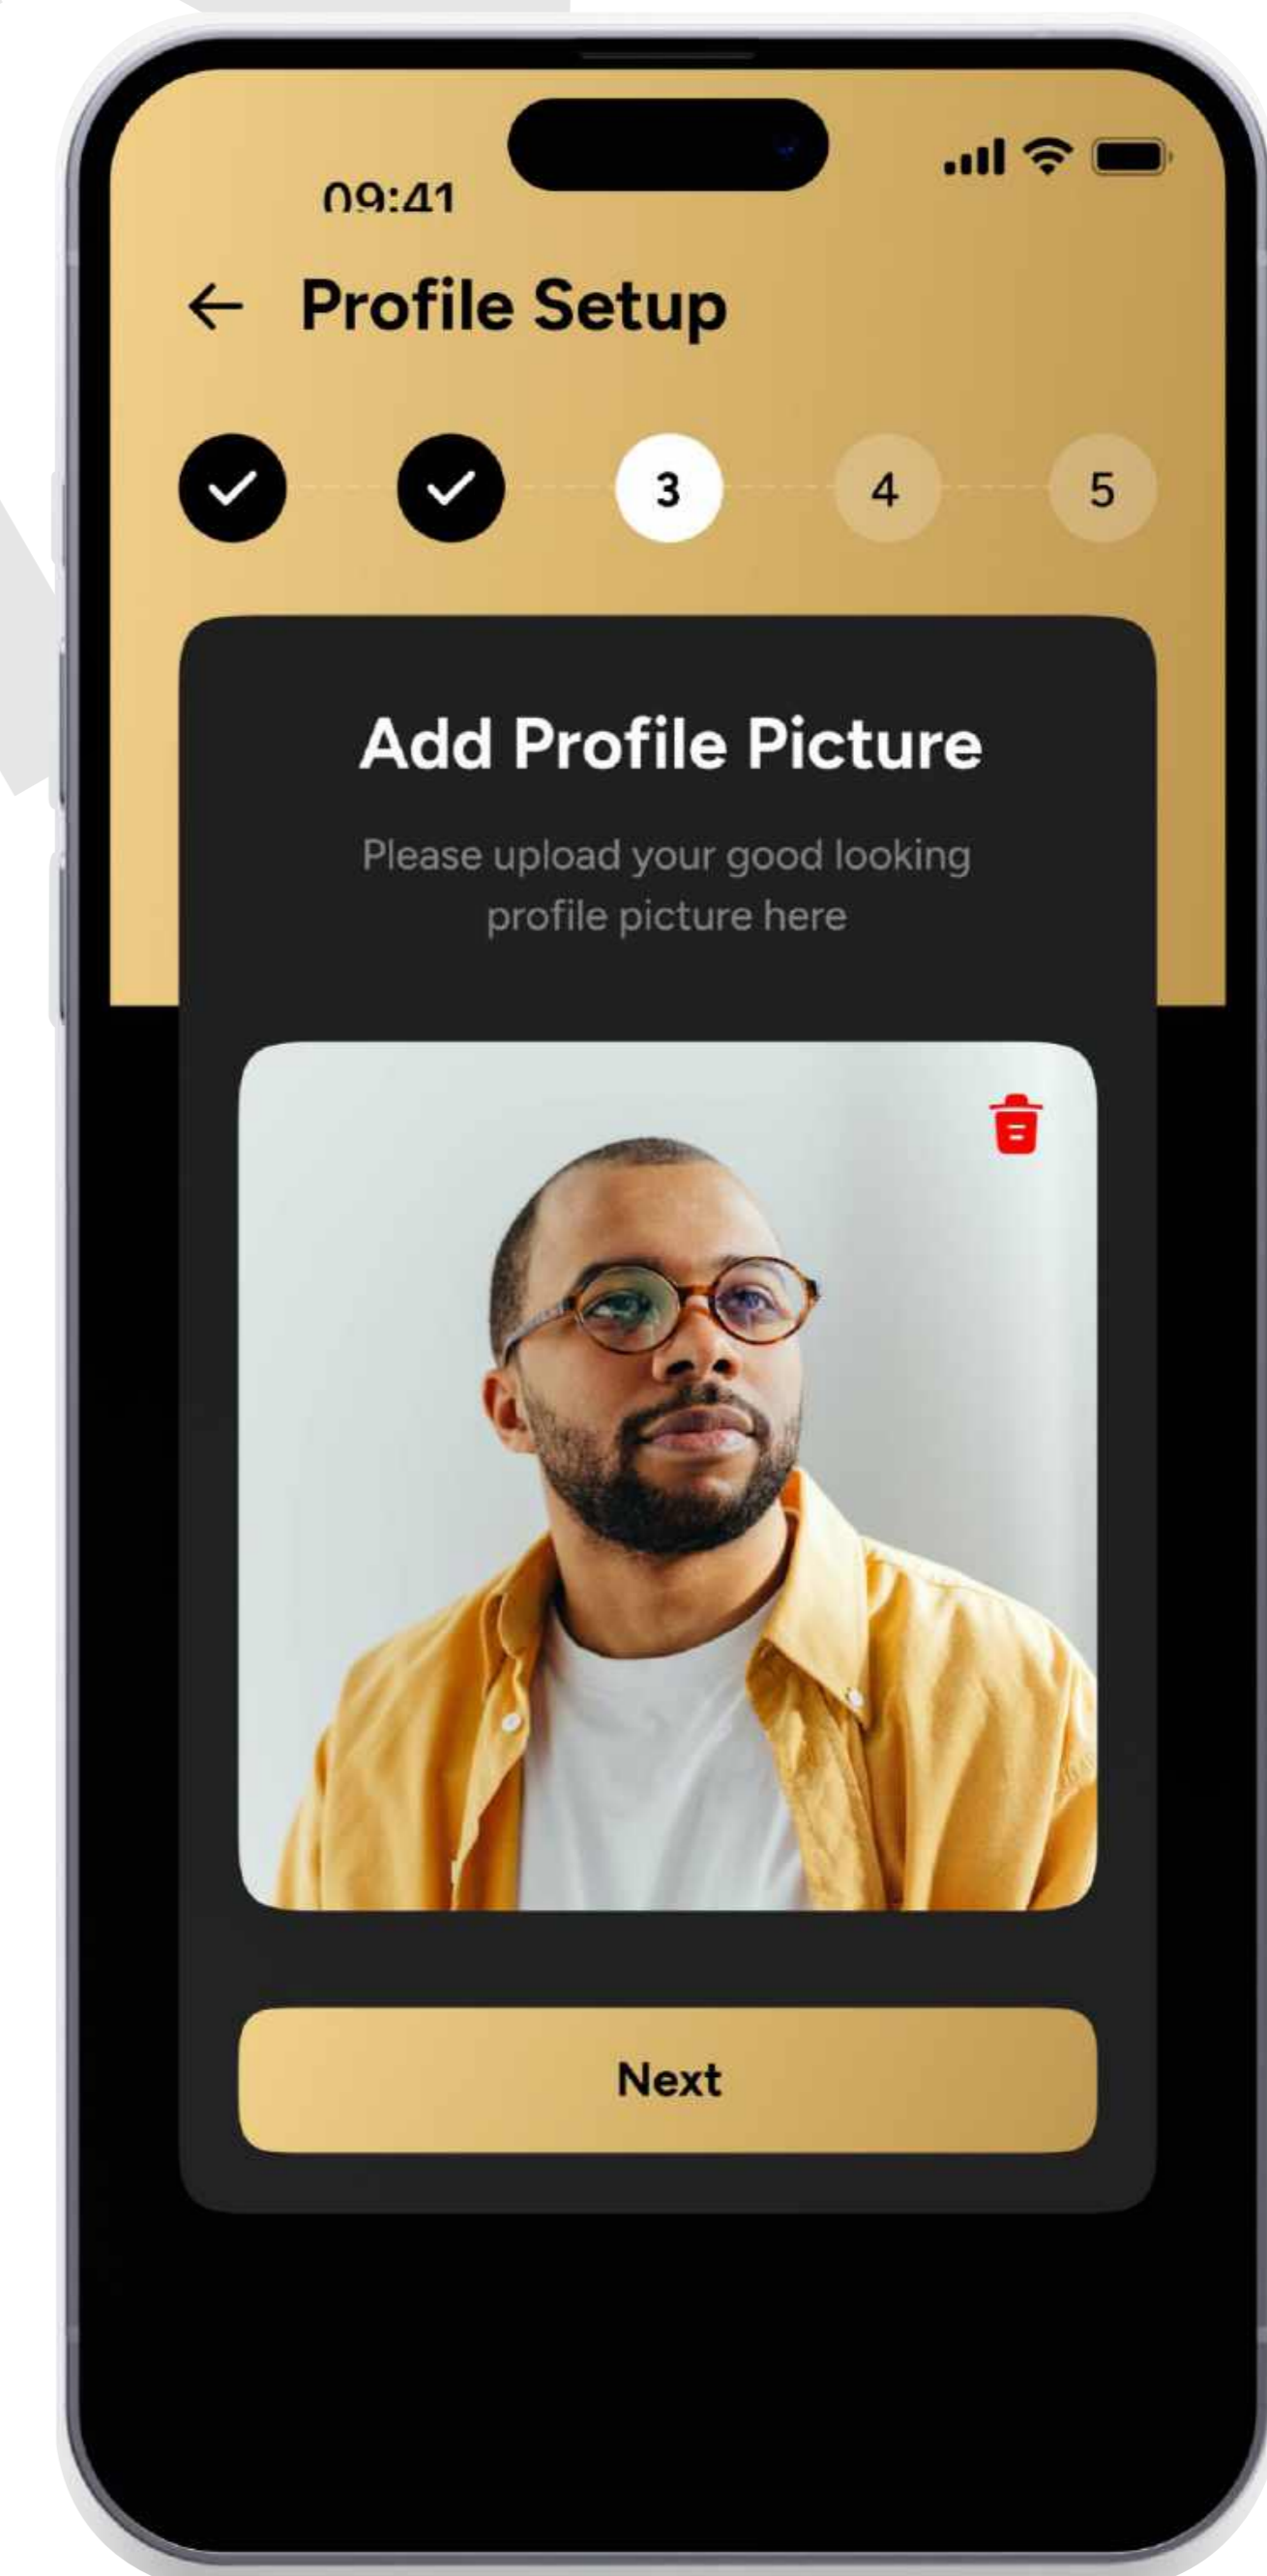

Mobile App

SOLO CONNECKT. YOUR PROFESSIONAL IDENTITY STARTS HERE

We simplify the art of professional connection. Solo Conneckt cuts through the digital noise with a high-performance interface that makes sharing your professional portfolio effortless. Designed for the modern professional, our platform ensures your digital identity is always secure, accessible, and ready for the next opportunity.

SECURE

PROFESSIONAL

STREAMLINED

FREE

MODERN

CONNECTED

PRIVACY-FIRST

INTUITIVE

PREMIUM

DYNAMIC

EFFICIENT

ACCESSIBLE

GLOBAL

Research & Insight

Research revealed a gap: professionals need a free, friction-less tool for digital identity. The core challenge is bridging simple contact sharing with a secure, trusted professional presence.

Large Title	Bold	28px
Title 1	Bold	26px
Title 2	Bold	24px
Heading	Bold	20px
Headline	Semibold	18px
Button	Bold	16px
Caption	Semibold	16px
Tag	Medium	16px
Body	Semibold	14px
Body	Medium	14px
Caption	Medium	13px
Caption	Medium	12px