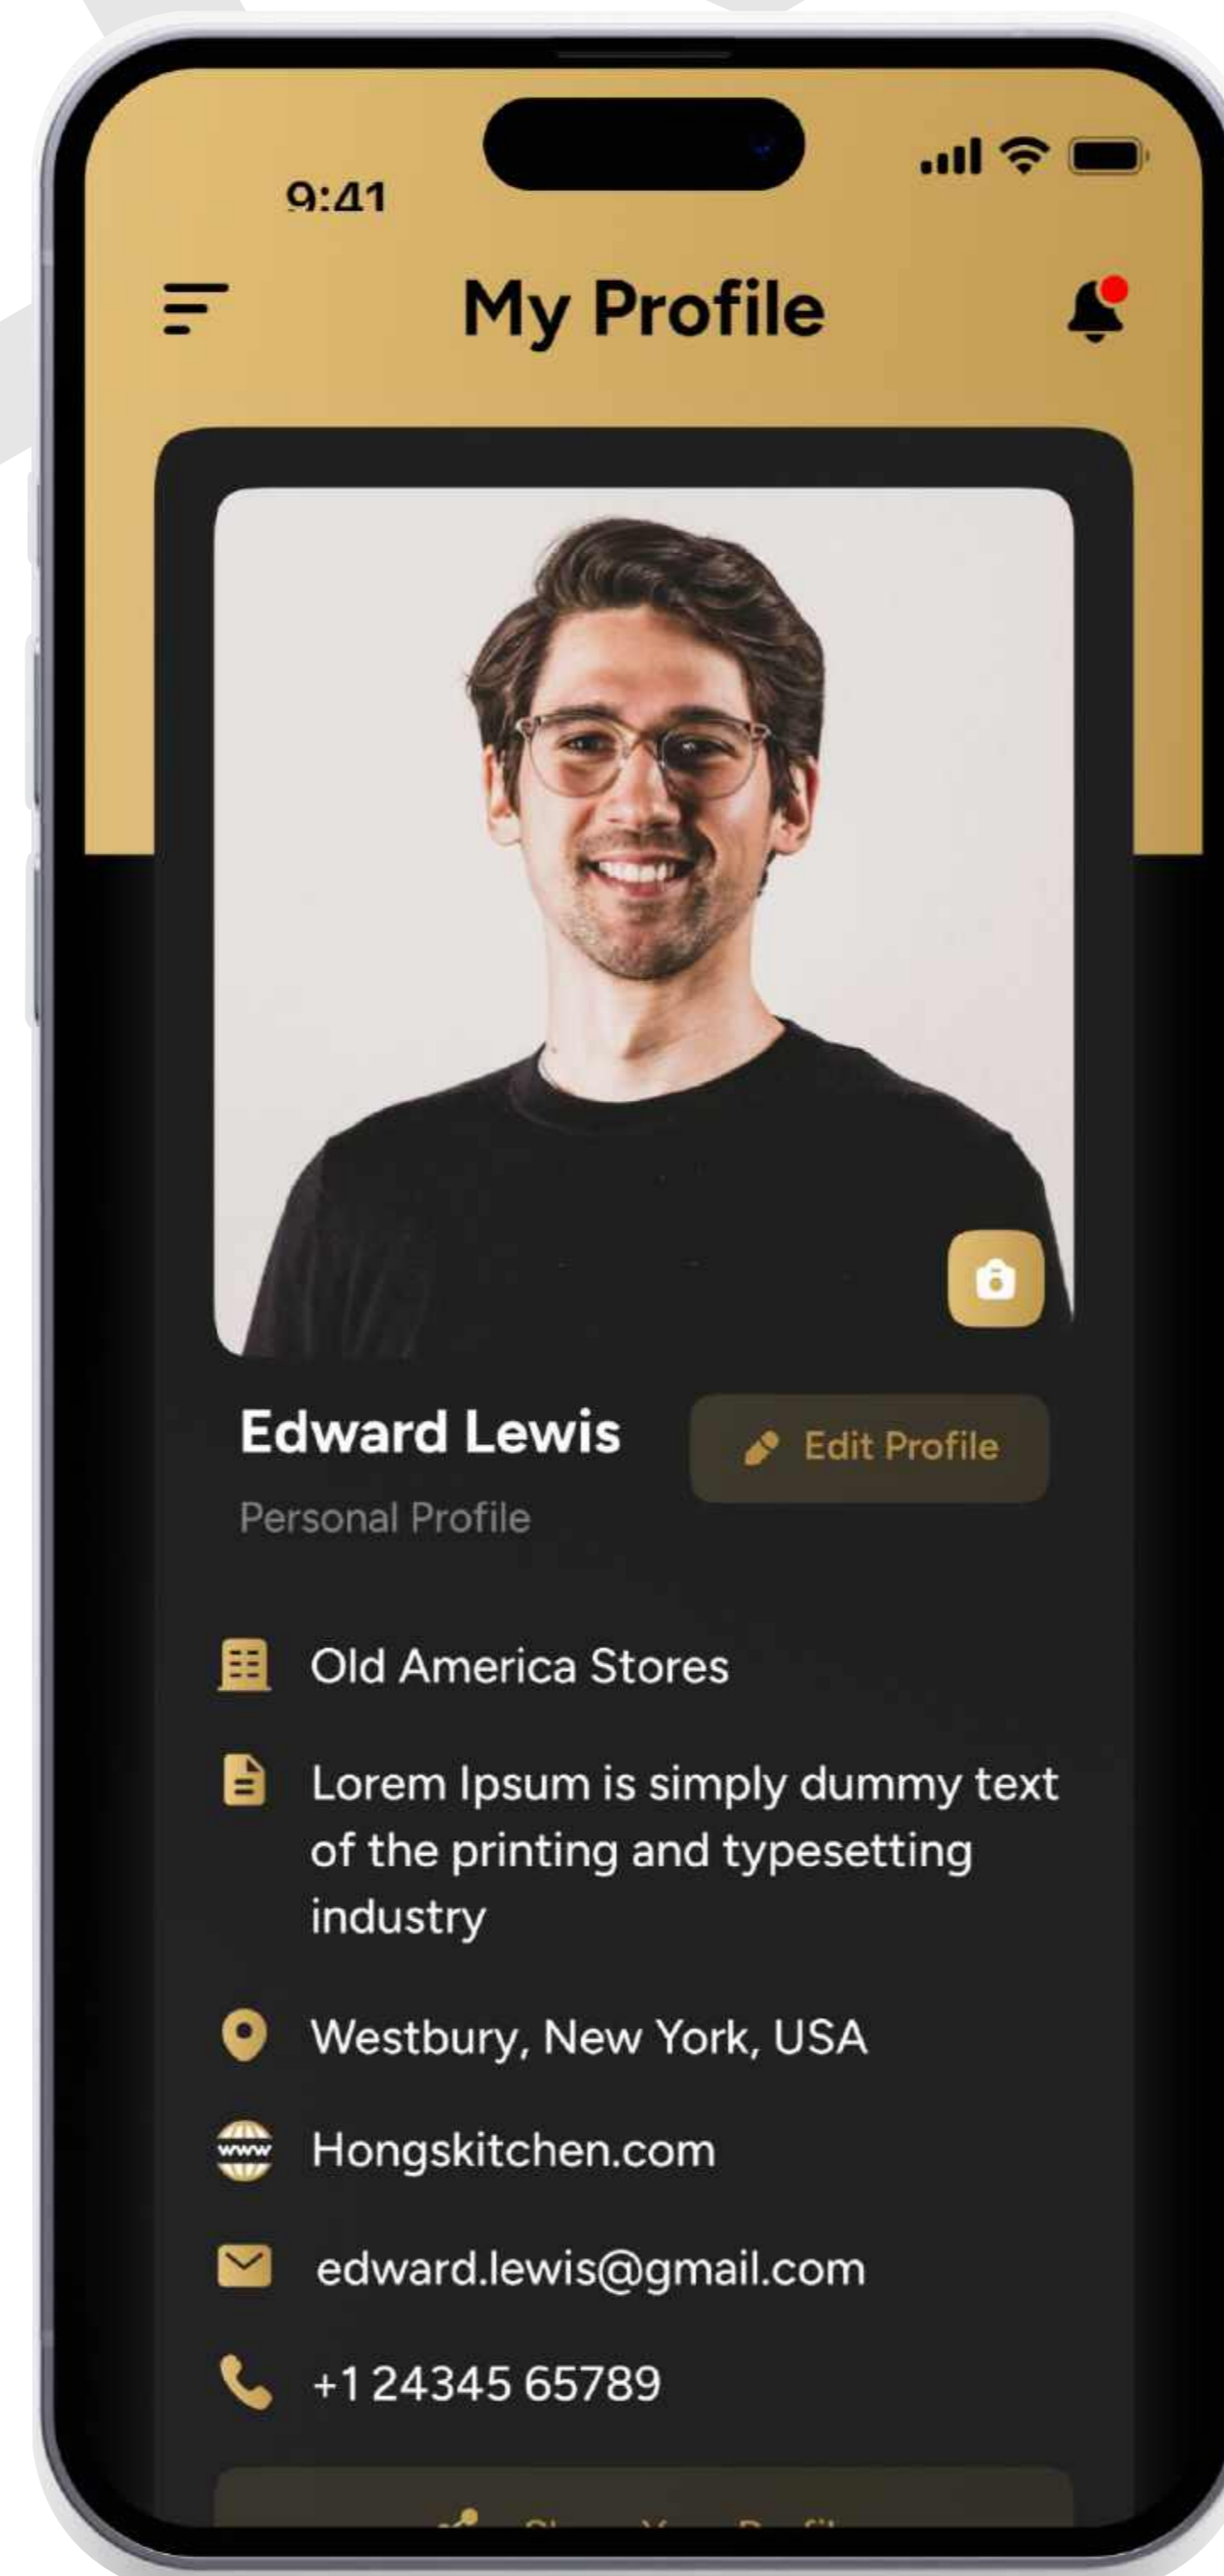

Mobile App

SOLO CONNECKT. YOUR PROFESSIONAL IDENTITY STARTS HERE

We simplify the art of professional connection. Solo Conneckt cuts through the digital noise with a high-performance interface that makes sharing your professional portfolio effortless. Designed for the modern professional, our platform ensures your digital identity is always secure, accessible, and ready for the next opportunity.

PREMIUM

DYNAMIC

EFFICIENT

ACCESSIBLE

GLOBAL

Research & Insight

Research revealed a gap: professionals need a free, friction-less tool for digital identity. The core challenge is bridging simple contact sharing with a secure, trusted professional presence.

Large Title	Bold	28px
Title 1	Bold	26px
Title 2	Bold	24px
Heading	Bold	20px
Headline	Semibold	18px
Button	Bold	16px
Caption	Semibold	16px
Tag	Medium	16px
Body	Semibold	14px
Body	Medium	14px
Caption	Medium	13px
Caption	Medium	12px