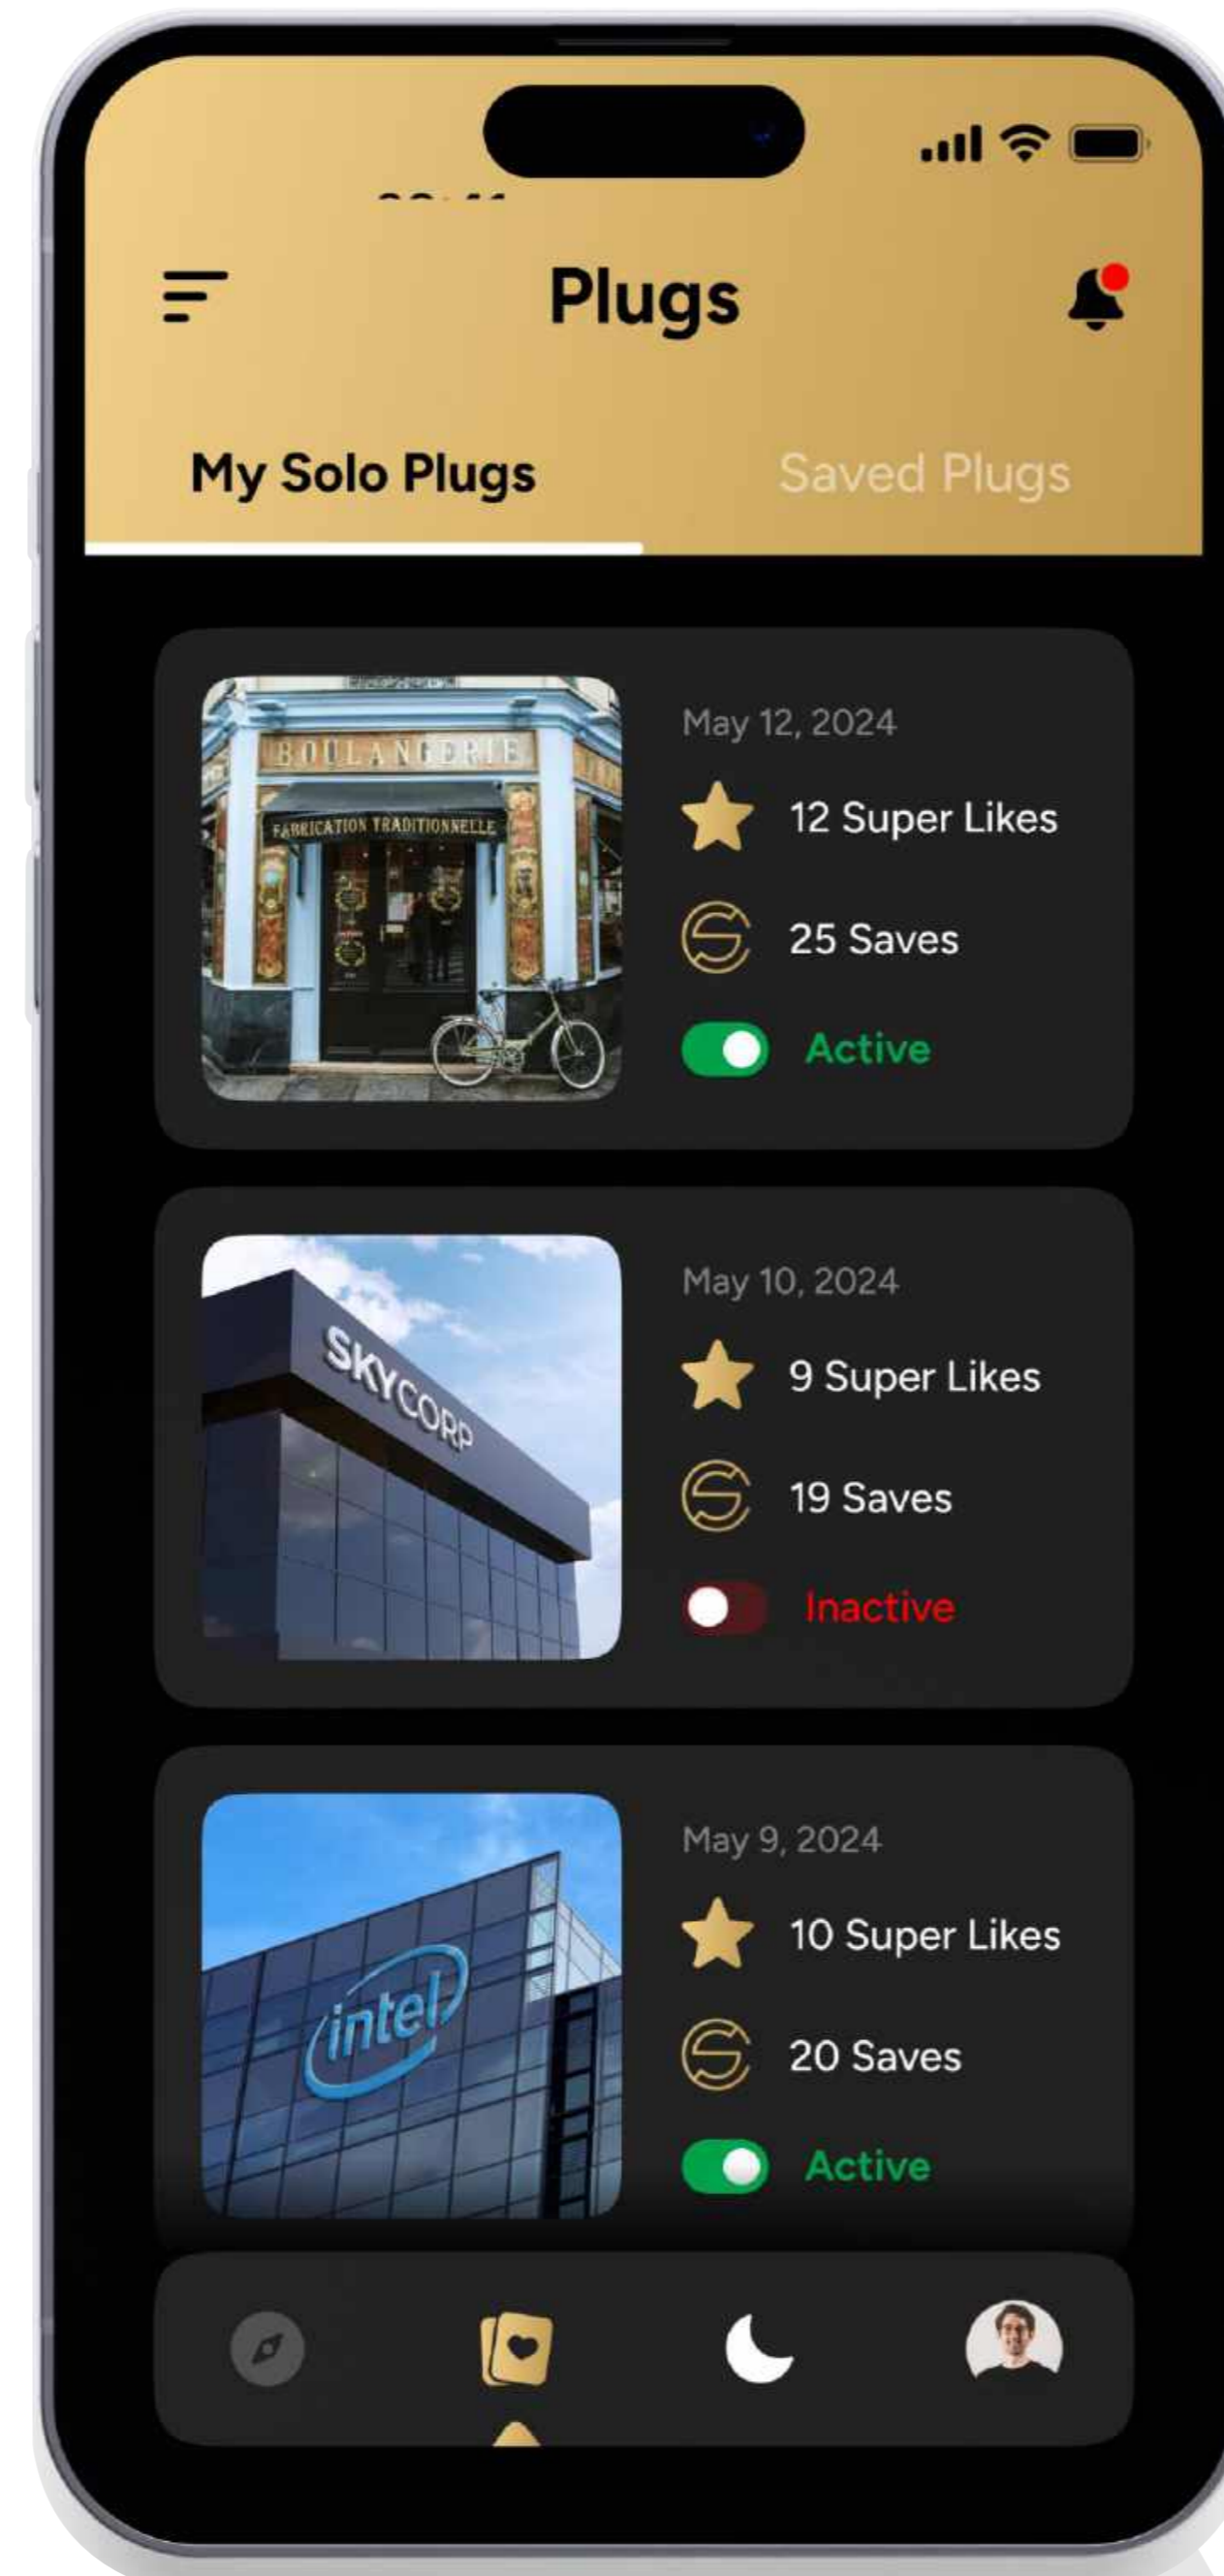

Mobile App

SOLO CONNECKT. YOUR PROFESSIONAL IDENTITY STARTS HERE

We simplify the art of professional connection. Solo Conneckt cuts through the digital noise with a high-performance interface that makes sharing your professional portfolio effortless. Designed for the modern professional, our platform ensures your digital identity is always secure, accessible, and ready for the next opportunity.

PREMIUM

DYNAMIC

EFFICIENT

ACCESSIBLE

GLOBAL

Research & Insight

Research revealed a gap: professionals need a free, friction-less tool for digital identity. The core challenge is bridging simple contact sharing with a secure, trusted professional presence.

Large Title	Bold	28px
Title 1	Bold	26px
Title 2	Bold	24px
Heading	Bold	20px
Headline	Semibold	18px
Button	Bold	16px
Caption	Semibold	16px
Tag	Medium	16px
Body	Semibold	14px
Body	Medium	14px
Caption	Medium	13px
Caption	Medium	12px